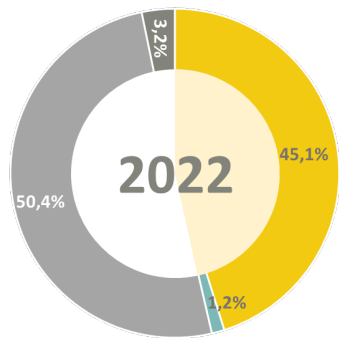

- Residing in Värmland since the time of application to KBS
- In-migrated to Värmland
- Residing elsewhere
- Unknown