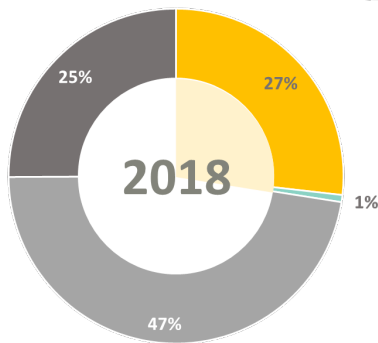

- Residing in Värmland since the time of application to KBS
- In-migrated to Värmland
- Residing elsewhere
- Unknown