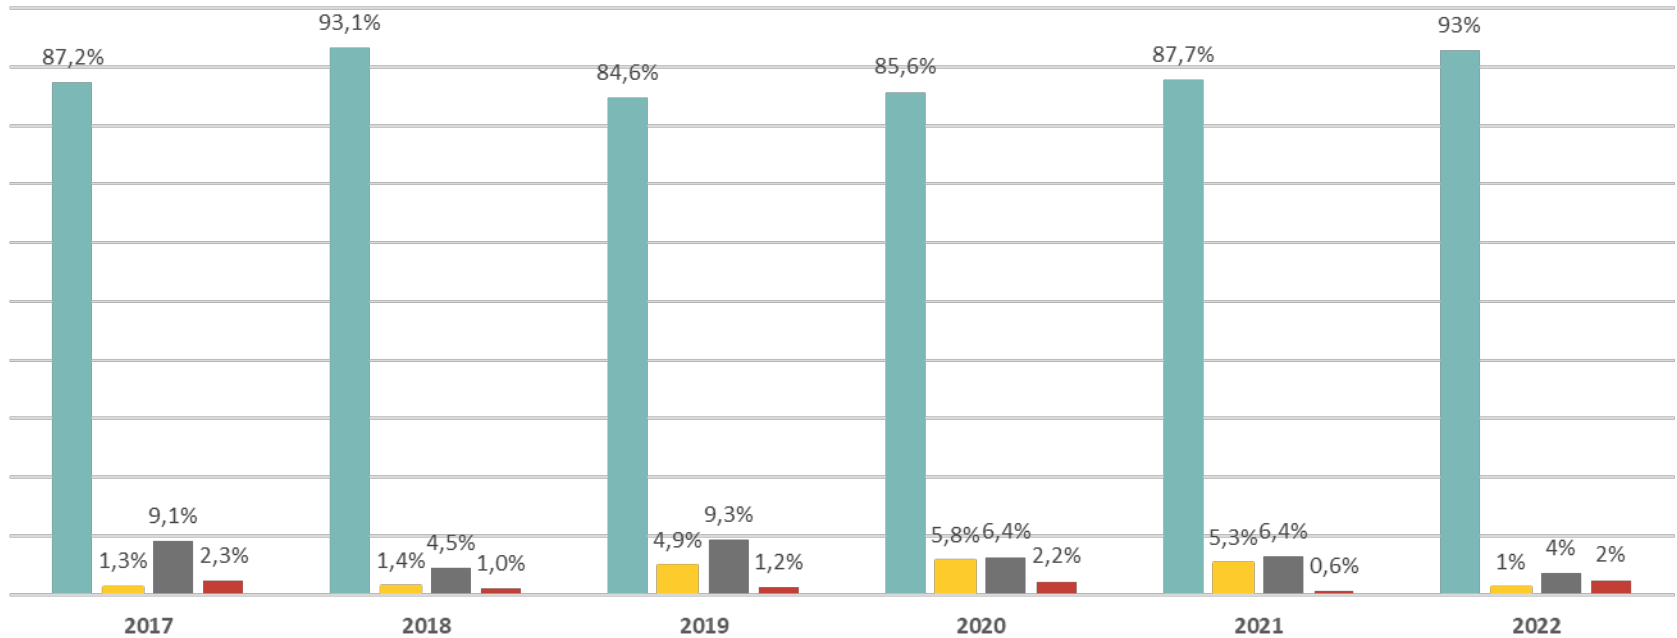

* 2017 and 2018 measured spring 2020
2019 measured spring 2021
2020 and 2021 measured spring 2022
2022 and 2023 measured spring 2024

Handelshögskolan
Karlstad Business School

Within 6 months of graduation

384 alumni 2017 and 291 alumni 2018, present on LinkedIn in April 2020.

344 alumni 2019, present on LinkedIn in April 2021.

362 alumni 2020 and 339 alumni 2021, present on LinkedIn in May 2022.

414 alumni 2022 and 409 alumni 2023, present on LinkedIn in May 2024.

Within 18 months of graduation

■ Work ■ Further education ■ Unknown ■ Not working or studying

*384 alumni 2017 and 291 alumni 2018, present on LinkedIn in April 2020.

344 alumni 2019, present on LinkedIn in April 2021.