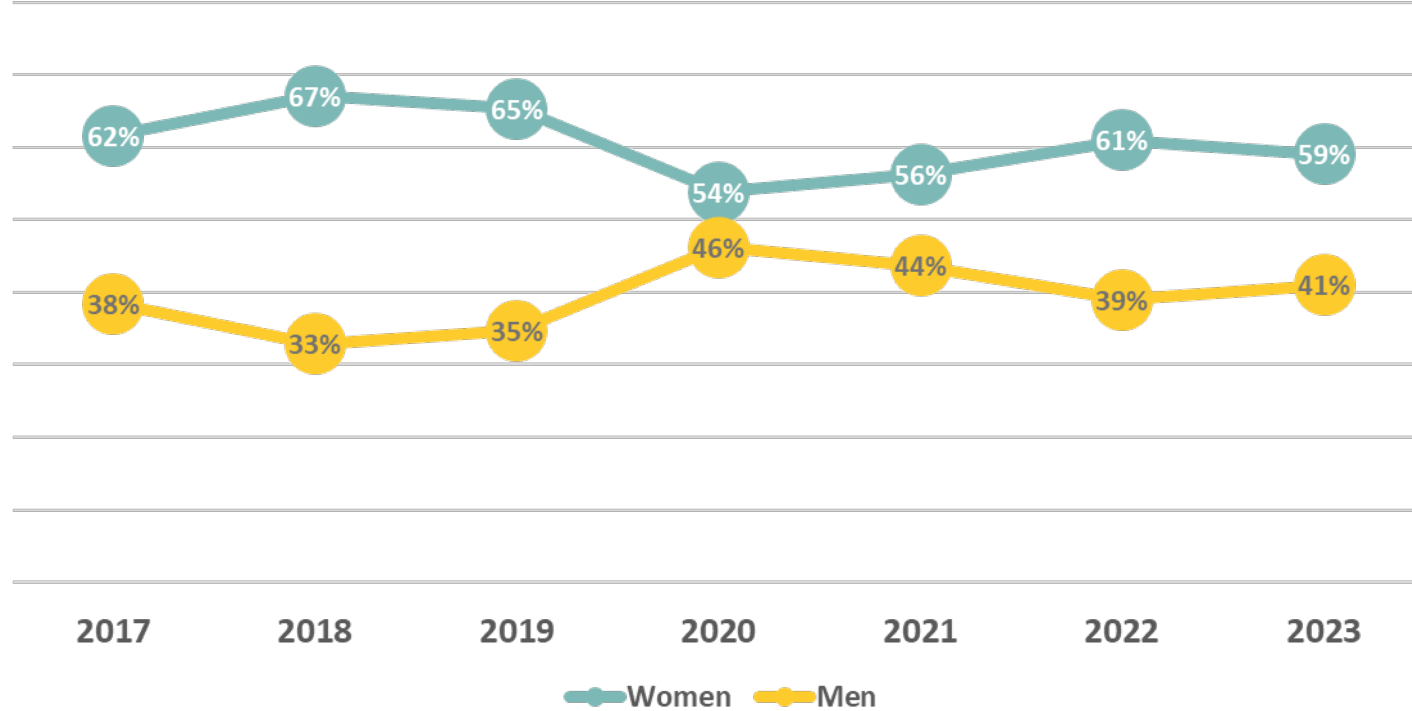

Karlstad Business School (KBS) Alumni

39 % MEN

61 % WOMEN

of a total of 3065 alumni graduated 2017-2023

Handelshögskolan
Karlstad Business School

Gender distribution on KBS programs 2017-2023

2562 alumni on LinkedIn
(84 % response rate)*