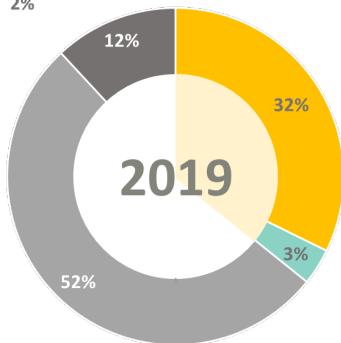

- Residing in Värmland since the time of application to KBS
- In-migrated to Värmland
- Residing elsewhere
- Unknown