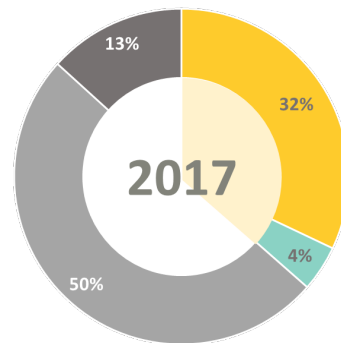

- Residing in Värmland since the time of application to KBS
- In-migrated to Värmland
- Residing elsewhere
- Unknown